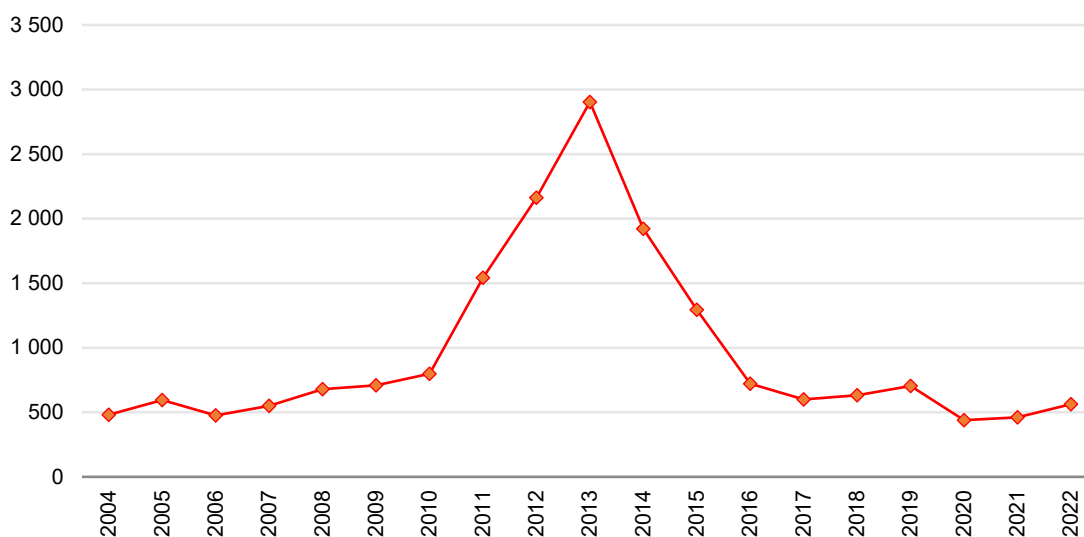

## More than 500 Portuguese entries in Brazil in 2022

2023-08-08

In 2022, 562 Portuguese entered Brazil, according to data from the Brazilian Ministry of Justice and Public Security. This ministry accounted for a total of 25,061 foreigners entering Brazil, with the Portuguese accounting for 2.2% of this total. +

After in 2020 and 2021, the entry of Portuguese in Brazil was less than 500 annual entries, in 2022 there was a growth of 21.9% and more than 500 entries in Brazilian territory (562 entries). The number of Portuguese citizens entering Brazil is still far from the figure recorded in 2013: 2,904, the highest in the period under review. The recessive trend in recent years has translated into a relative loss of importance of Portuguese immigration: while in 2013 the Portuguese accounted for 4.7% of the inflows to Brazil, in 2022 they represented only 2.2%.

**Portuguese inflows into Brazil, 2004-2022**

**Source** Graph by Observatório da Emigração [Emigration Observatory], data by Ministério da Justiça e Segurança Pública.

**Link** <https://portaldeimigracao.mj.gov.br/>