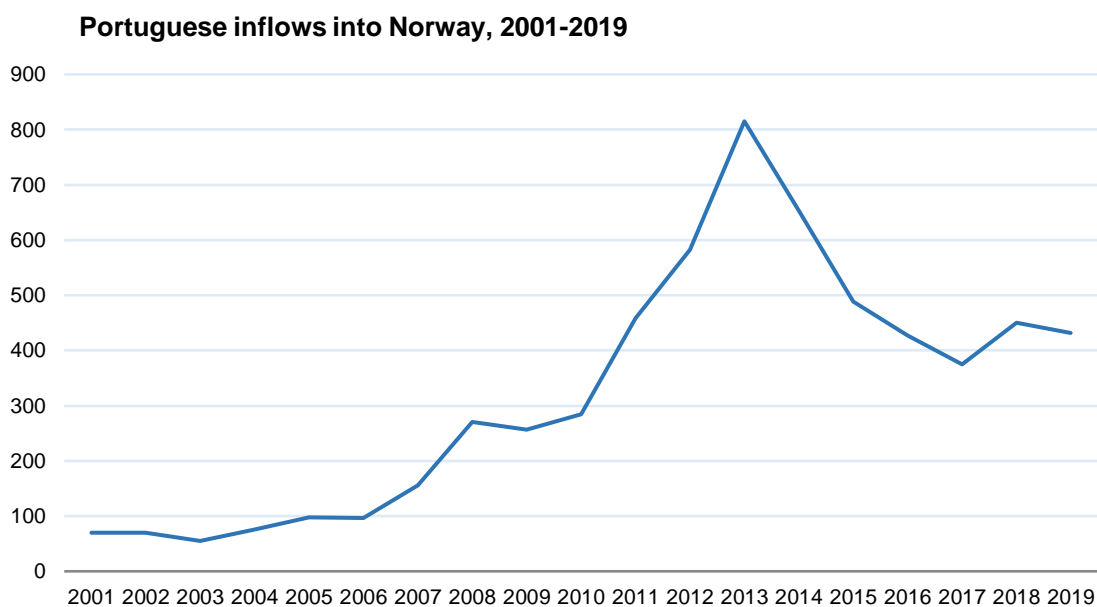

Small decrease in the number of Portuguese entries in Norway in 2019

2020-06-09

According to Statistics Norway data, in 2019 432 Portuguese entered the country. That statistical institute counted a total of 44,570 entries of foreigners in Norwegian territory, with the Portuguese representing 1% of this total. +

After the growth that had been recorded in 2018, the number of Portuguese entries in Norway decreased again (-4%), although the number of foreign entries increased for the first time in seven years (+0.4%). Portuguese emigration to Norway is a recent phenomenon, with a peak in 2013, following accelerated growth since 2010. However, Portuguese emigration to Norway still represents a very small fraction of immigration in this country (1%).