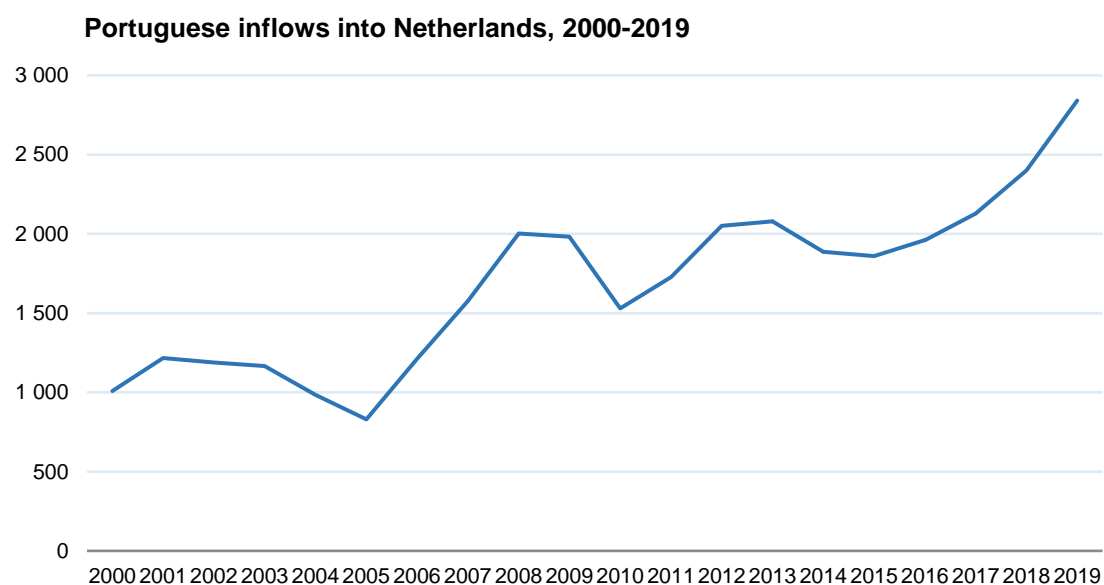

Emigration to the Netherlands increases for the fourth consecutive year

2020-07-21

According to data from the Centraal Bureau voor de Statistiek, 2,841 Portuguese entered the Netherlands in 2019. This Dutch agency accounted for a total of 235,954 foreigners entering the country, with the Portuguese accounting for 1.2% of this total. +

For the fourth consecutive year, the number of Portuguese arrivals in the Netherlands increased (+18.4% in 2019). With this growth, a new maximum of Portuguese entries into Dutch territory was reached in 2019 during this century. Throughout the time series under analysis (2000-2019), Portuguese emigration to the Netherlands had a minimum value in 2005, with 830 entries, and a very strong growth between that year and 2008. A slight decrease between 2013 and 2015 was replaced by continuous growth in the following years. The Netherlands is one of the few major destinations where Portuguese entry has increased steadily in recent years.