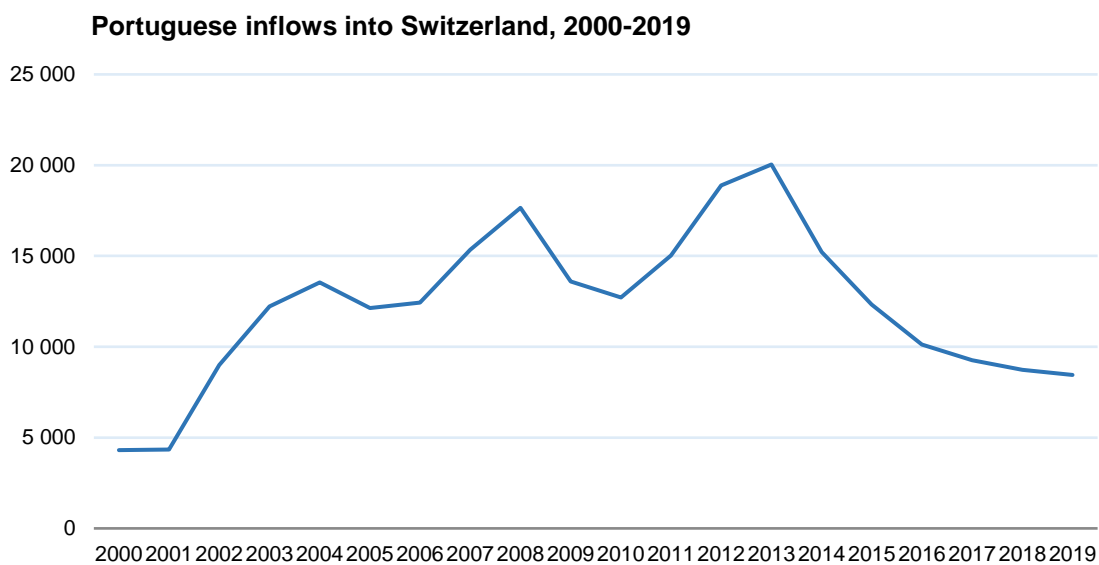

## Fewer Portuguese entering Switzerland for the sixth consecutive year

2020-09-01

According to data from the Office Fédéral de la Statistique, 8,443 Portuguese entered Switzerland in 2019. The official statistics department counted a total of 145,608 foreigners entering Swiss territory in that year, with the Portuguese accounting for 5.8% of that total. +

This was the sixth consecutive year in which emigration to Switzerland declined significantly, after reaching its peak in 2013. Since 2001, the number of Portuguese entering Switzerland has not been so low. The recessive trend translated into a relative loss of importance of Portuguese immigration: while in 2013 the Portuguese accounted for 12% of migrant arrivals in Switzerland, in 2019 they represented only 5.8%. The decrease in Portuguese emigration to Switzerland, however, shows a tendency towards deceleration: from -24% in 2014 to -3.3% in 2019.

**Source** Graph by Observatório da Emigração [Emigration Observatory], data by Office Fédéral de la Statistique, Immigration de la population résidante permanente étrangère selon la nationalité, le sexe et l'âge.