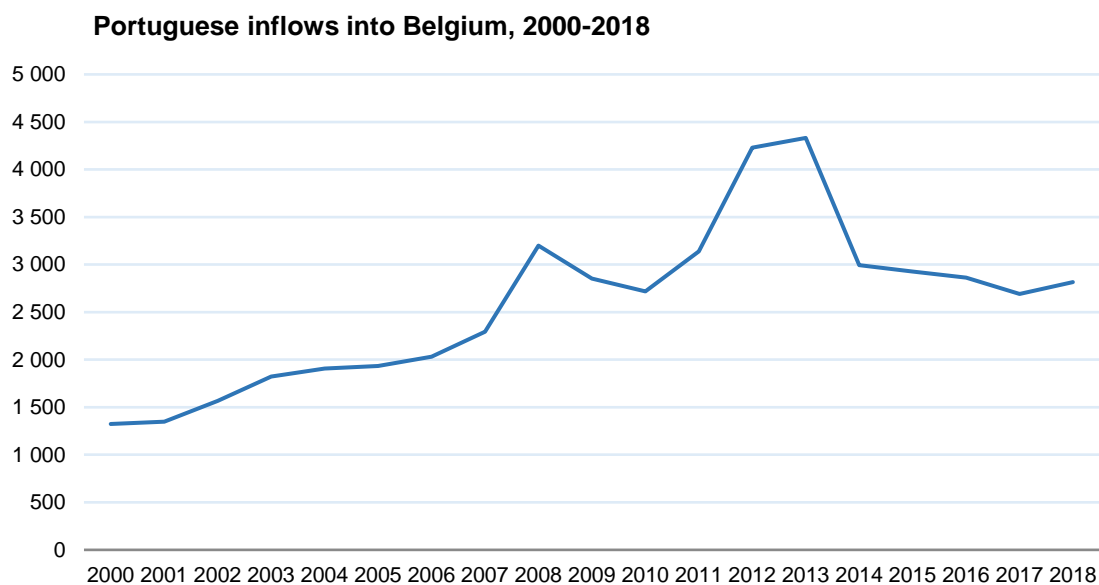

## Portuguese inflow into Belgium increases for the first time since 2013

2020-10-13

According to OECD data, 2816 Portuguese entered Belgium in 2018. That international organisation accounted for a total of 116,768 entries of foreigners into Belgian territory, with the Portuguese accounting for 2.4% of that total. +

Contrary to the trend of the last four years, in 2018 the number of Portuguese entries in Belgium grew slightly (+4.6% than in the previous year). In 2013 the number of Portuguese emigrants entering Belgian territory had reached the highest figure of this century (4,332 arrivals), very different from the 1,324 arrivals recorded in 2000 (minimum value of the series under analysis). The recessive trend in recent years has translated into a relative loss of importance of Portuguese immigration: while in 2013 the Portuguese accounted for 4% of the influx of migrants into Belgium, in 2018 they accounted for only 2.4%.