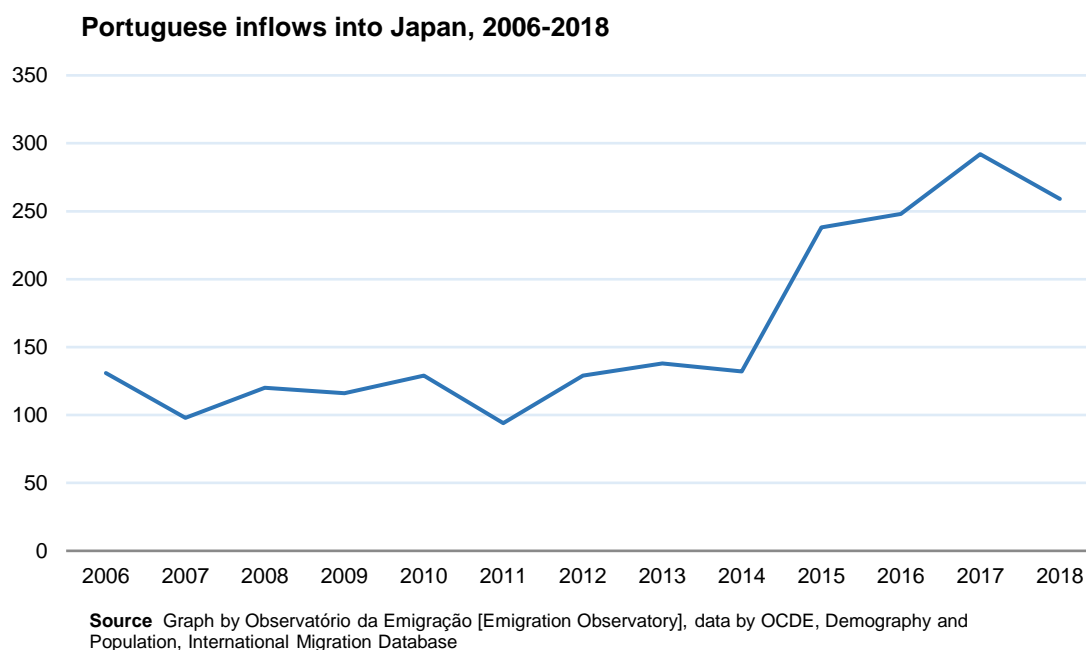

## Small decrease in the number of Portuguese entries into Japan in 2018

2020-10-27

According to OECD data, 259 Portuguese entered Japan in 2018. This international body counted a total of 519,683 foreigners entering Japanese territory, with the Portuguese not representing 0.1% of that total. +

After the growth that had been recorded since 2015, the number of Portuguese entries in Japan fell again in 2018 (-11.3%), although the number of foreign entries continued to grow. In 2017 the number of Portuguese emigrants entering Japanese territory had reached the highest figure of this century (292 entries), very different from the 94 entries recorded in 2011 (minimum value of the series under analysis). Portuguese emigration to Japan remains very low both in absolute terms, in the hundreds, and relative terms.