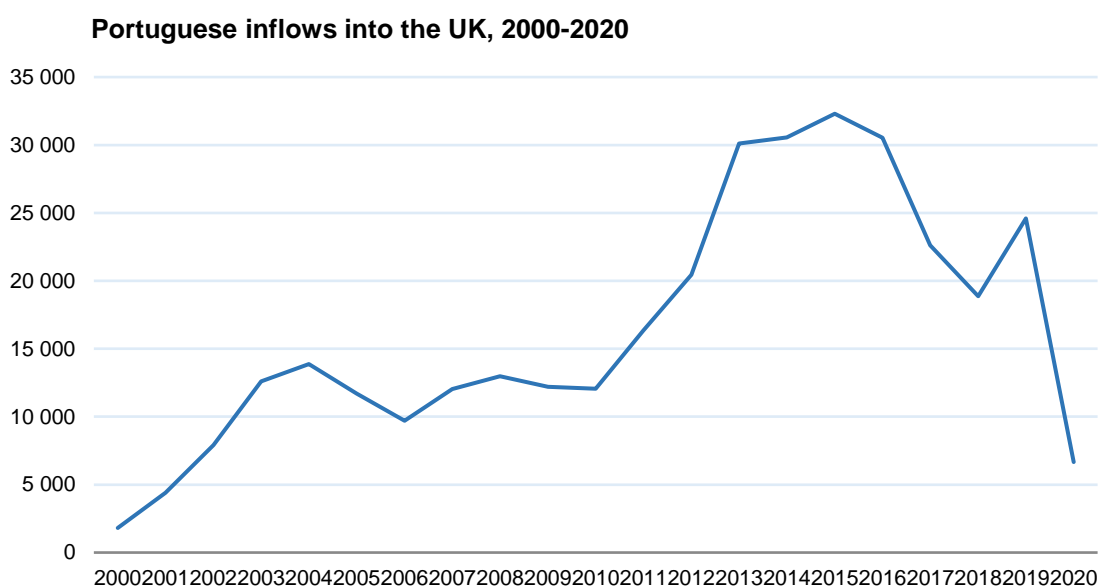

Portuguese emigration to the UK falls significantly in 2020

2021-02-25

There were 6,664 Portuguese who entered the United Kingdom in 2020, according to data from the Department for Work and Pensions. That British agency accounted for a total of 322,196 foreigners in the United Kingdom, with the Portuguese representing 2.1% of that total. +

Compared to the same period in 2019, the number of Portuguese who entered the UK decreased by 73%, from 24,593 in 2019 to 6,664 in 2020. This decrease was more marked than for migrant entries to the UK as a whole (-58%), but the evolution of Portuguese emigration followed the general trend of reversal of the growth of entries to the UK that took place in 2019. Since 2001, there has not been such a low number of Portuguese citizens entering British territory. This fall is likely to be, on the one hand, associated with the effects of the pandemic on the restriction of mobility that occurred during the year 2020 and, on the other hand, to the new immigration rules for the United Kingdom post-Brexit.