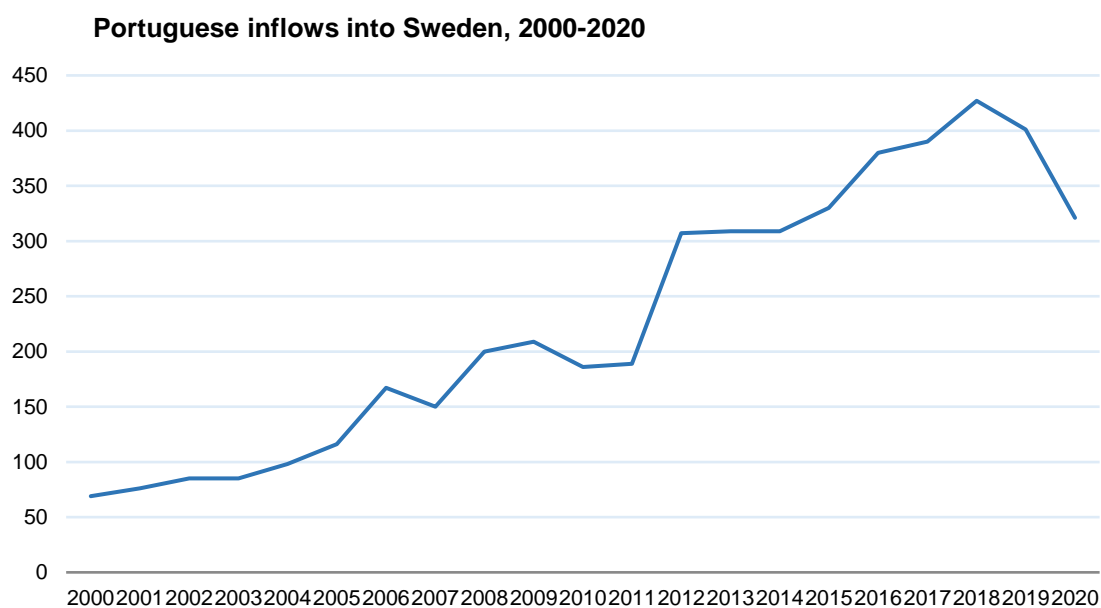

## Portuguese inflow to Sweden decreases for the second year in a row

2021-03-23

In 2019, 321 Portuguese entered Sweden, according to Statistics Sweden. That Swedish agency accounted for a total of 82,518 foreign entries in Sweden, with the Portuguese accounting for 0.4% of that total. +

Continuing the trend that started in 2019 the number of Portuguese entries in Sweden decreased again in 2020 (-6.1% in 2019 and -20% in 2020), there is the same propensity in the number of total entries of foreigners but at a higher rate (-12.7% in 2019 and -28.7% in 2020). In 2018 the number of Portuguese emigrants entering Sweden had reached the highest value of this century (426 entries), very different from the 69 entries recorded in 2000 (minimum value of the series under review). However, Portuguese emigration to Sweden still represents a very small fraction of both immigration in Sweden (0.4%) and total Portuguese emigration (less than 1%).