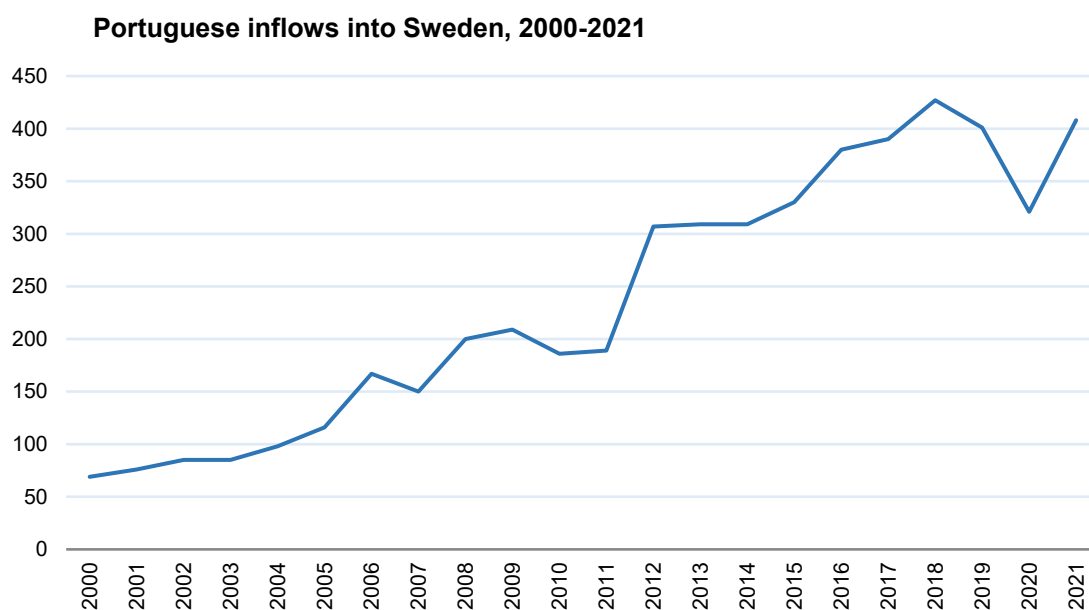

Portuguese entries into Sweden grow 27% in 2021

2022-03-08

In 2021, 408 Portuguese entered Sweden, according to Statistics Sweden. That Swedish agency accounted for a total of 90,631 foreign entries in Sweden, with the Portuguese accounting for 0.5% of that total. +

The decreasing trend that had been seen since 2019 was interrupted in 2021, when the number of Portuguese arrivals in Sweden increased again (27%), in a year in which the total number of arrivals of foreigners also recorded a growth (9.8%) after four years of decline. Over the time series under analysis (2000-2021), Portuguese emigration to Swedish territory had a maximum value in 2018 (426 entries) very different from the 69 entries recorded in 2000 (minimum value of the series under analysis). However, Portuguese emigration to Sweden still represents a very small fraction of both immigration in Sweden (0.5%) and total Portuguese emigration (less than 1%).