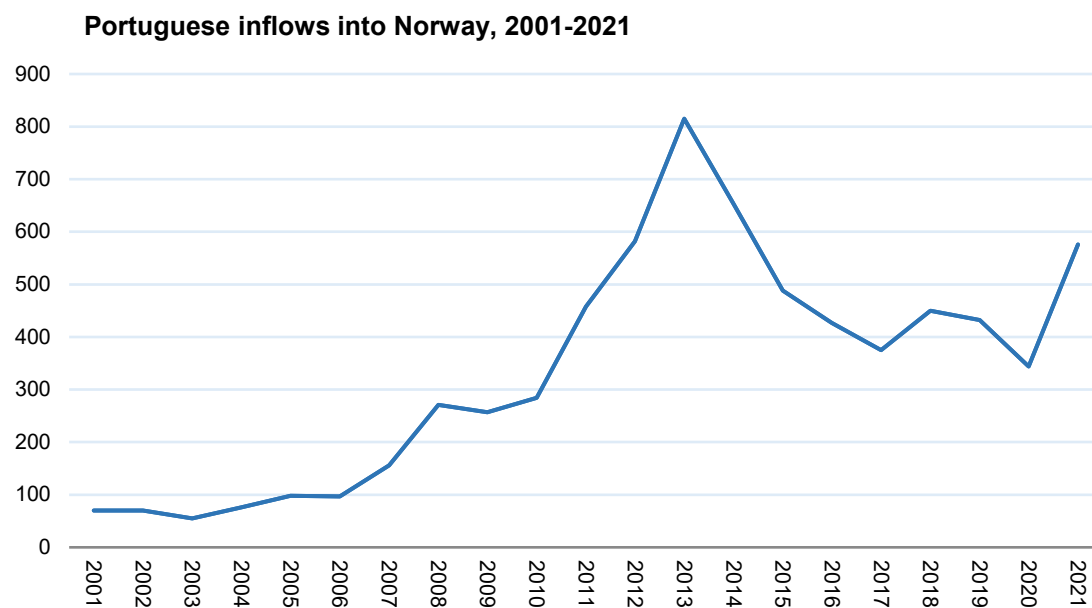

## Emigration to Norway breaks fall and increases in 2021

2022-03-22

According to Statistics Norway data, in 2021 576 Portuguese entered the country. That statistical institute counted a total of 46,607 entries of foreigners in Norwegian territory, with the Portuguese representing 1.2% of this total. +

The downward trend that had been seen since 2019 was interrupted in 2021, with the number of Portuguese arrivals in Norway growing again (+67.4%). Portuguese emigration to Norway is a recent phenomenon, with a peak in 2013 (815 entries), following accelerated growth since 2010. The lowest value of the time series under analysis (2001-2021) was recorded in 2003, when only 55 Portuguese citizens entered Norwegian territory. Despite the increase in 2021, Portuguese emigration to Norway still represents a very small fraction of the immigration to this country (1.2%).