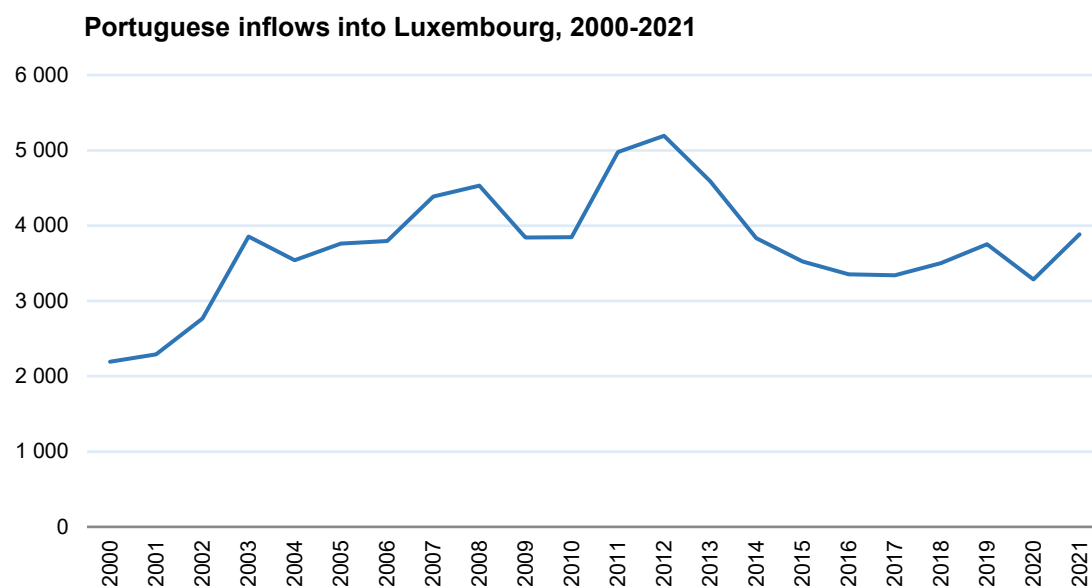

Portuguese inflows into Luxembourg are the highest since 2013

2022-04-19

According to data from the Portail des Statistiques du Luxembourg, 3,885 Portuguese entered the country in 2021. The statistical office accounted for a total of 25,335 entries of foreigners into Luxembourg territory, with the Portuguese accounting for 15.3% of this total. +

After in 2020 there has been a decrease in the number of entries of Portuguese people in Luxembourg, in 2021 there is an increase, reaching the highest value of entries since 2013. Between 2000 and 2021, the number of Portuguese inflows into Luxembourg was minimal in 2000 (2.193 entries) and maximum in 2012 (5.193 entries). Despite the growth recorded in 2021, the loss of relative importance of Portuguese immigration in Luxembourg continues to increase: between 2003 and 2021, the number of Portuguese inflows into Luxembourg went from over 29% of the total number of foreign migrants to 15%.