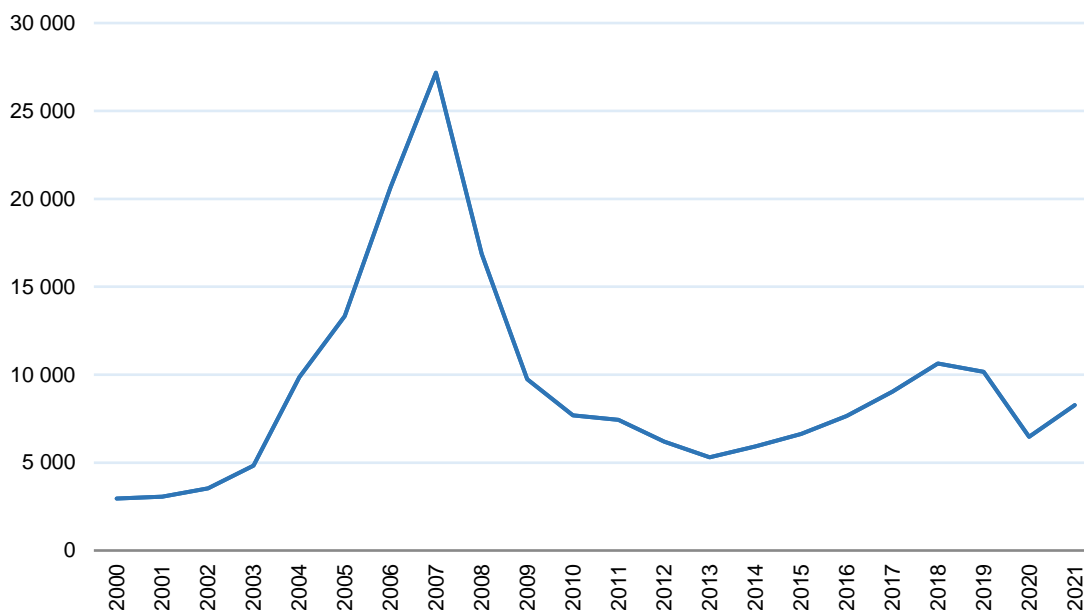

More than 8,000 Portuguese emigrated to Spain in 2021

2022-06-21

There were 8,272 Portuguese who entered Spain in 2020, according to data from the National Institute of Statistics. This Spanish agency accounted for a total of 662,173 foreigners entering Spain, with the Portuguese accounting for 1.2% of this total. +

The downward trend that had been seen since 2019 was interrupted in 2021, when the number of Portuguese arrivals in Spain increased again (27.8%), in a year in which the number of total arrivals of foreigners also recorded a growth (26.5%). Over the time series under analysis, Portuguese emigration to Spain had a minimum value in 2000 (2,955 entries) and a maximum value in 2007 (27,178 entries). Spain was one of the few important destinations where Portuguese entry had been increasing steadily since 2013, in contrast with the general downward trend of Portuguese emigration from that same year onwards.

Portuguese inflows into Spain, 2000-2021

Source Graph by Observatório da Emigração [Emigration Observatory], data by Instituto Nacional de Estadística.

Link <http://www.ine.es/jaxi/Datos.htm?path=/t20/p307/serie/I0/&file=2_4.px>

[by Inês Vidigal]

Cite as Vidigal, Inês (2022), "More than 8,000 Portuguese emigrated to Spain in 2021", *Observatório da Emigração*. <http://observatorioemigracao.pt/np4EN/8671.html>