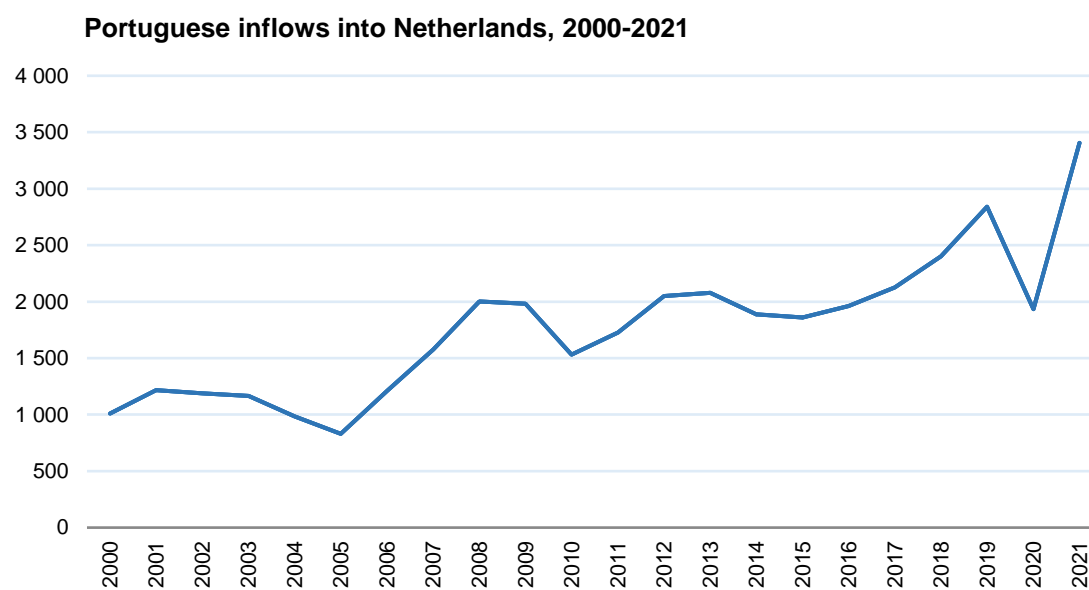

Emigration to the Netherlands reaches its highest value in 2021

2021-08-17

According to data from the Centraal Bureau voor de Statistiek, 3,406 Portuguese entered the Netherlands in 2021. This Dutch agency accounted for a total of 226,648 foreigners entering the country, with the Portuguese accounting for 1.5% of this total. +

After a decrease in the number of Portuguese entries in the Netherlands in 2020, in 2021 there is a sharp increase (+76.2%), reaching the highest value of entries in the series. Throughout the time series under analysis (2000-2020), Portuguese emigration to the Netherlands had a minimum value in 2005, with 830 entries, and a very strong growth between that year and 2008. A slight decrease between 2013 and 2015 was replaced by continuous growth in the following years, with the maximum value of the series to be recorded in 2021, with 3,406 entries.