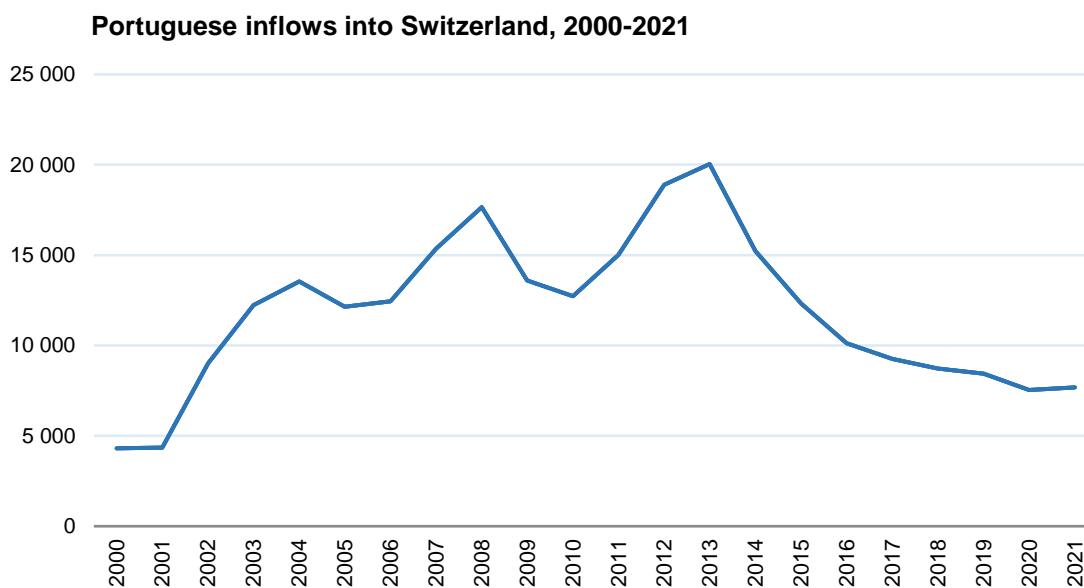

Portuguese arrivals in Switzerland interrupt fall and stabilize in 2021

2022-08-30

According to data from the Office Fédéral de la Statistique, 7,675 Portuguese entered Switzerland in 2020. The official statistics department counted a total of 143,506 foreigners entering Swiss territory in that year, with the Portuguese accounting for 5.3% of that total. +

The downward trend that had been observed since 2014 was interrupted in 2021, with the number of Portuguese arrivals in Switzerland growing slightly (+1.8%), indicating a stabilizing trend in the number of Portuguese arrivals in Switzerland. Since 2001, the number of Portuguese entering Switzerland has not been so low. The recessive trend of the last years has translated into a relative loss of importance of Portuguese immigration: while in 2013 the Portuguese accounted for 12% of migrant arrivals in Switzerland, in 2021 they represented only 5.3%.