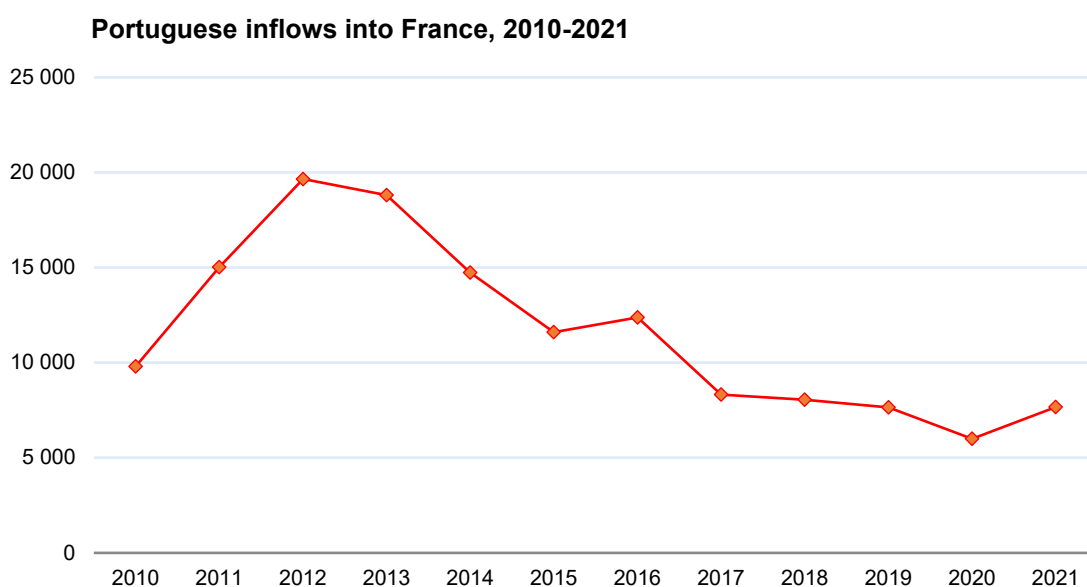

Portuguese arrivals in France in 2021 return to pre-pandemic levels

2023-04-04

There were 7,663 Portuguese people who entered France in 2021, according to Eurostat data. This European institution counted a total of 336,398 entries of foreigners in France, with the Portuguese representing 2.3% of this total. +

After four successive years of decrease in the number of Portuguese arrivals in France, in 2021 the decline is interrupted, with the entry of 7,663 Portuguese, which corresponded to an increase of 27.8% compared to 2020. It should be noted that the growth of the Portuguese is higher than the increase of the total number of arrivals in the country (18.8%), and therefore the weight of the Portuguese in the total number of arrivals has increased in 2021. Portuguese emigration to France recorded a maximum of 19,658 entries into French territory in 2012 and a minimum of 5,998 entries in 2020. In seven years, the weight of Portuguese entries in France went from 5.6% in 2013 to 2.1% in 2020.