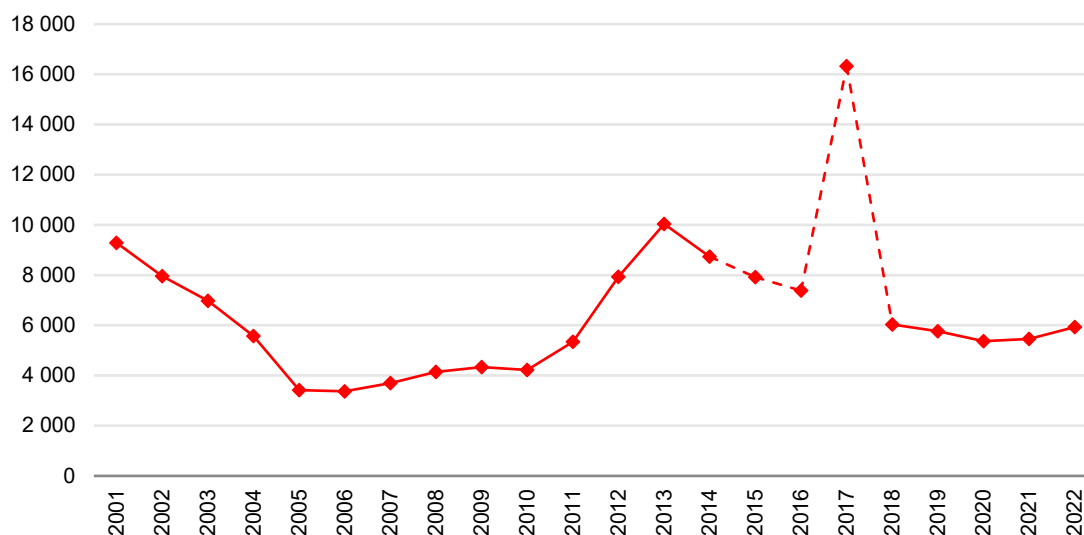

Portuguese arrivals in Germany increase by 9% in 2022

2023-05-16

In 2022, 5,935 Portuguese entered Germany, according to data from the Statistisches Bundesamt Deutschland. The German agency accounted for a total of 2,112,920 foreigners entering Germany, with the Portuguese accounting for 0.3% of this total. +

After the small increase registered in 2021, the number of Portuguese arrivals in Germany grew again in 2022, with the entry of 5,935 Portuguese, which corresponded to an increase of 8.7% compared to 2021. However, in the German case, it is impossible, strictly speaking, to specify the variations that occurred between 2015 and 2018. According to the German Central Register of Foreigners itself, of the 16,325 entries registered in 2017, only 7,095 took place that year. The remaining 9,203 entries took place in previous years but were only registered in 2017. The values of this indicator for the years 2014 and 2016 are therefore undercounted, those for 2017 are inflated and neither the growth recorded between 2016 and 2017 nor the decrease between 2017 and 2018 are real.

Portuguese inflows into Germany, 2001-2022

Source Graph by Observatório da Emigração [Emigration Observatory], data by Statistisches Bundesamt Deutschland.

Link <https://www.destatis.de/EN/Homepage.html>

[by Inês Vidigal]

Cite as Vidigal, Inês (2023), "Portuguese arrivals in Germany increase by 9% in 2022", *Observatório da Emigração*. <http://observatorioemigracao.pt/np4EN/9157.html>