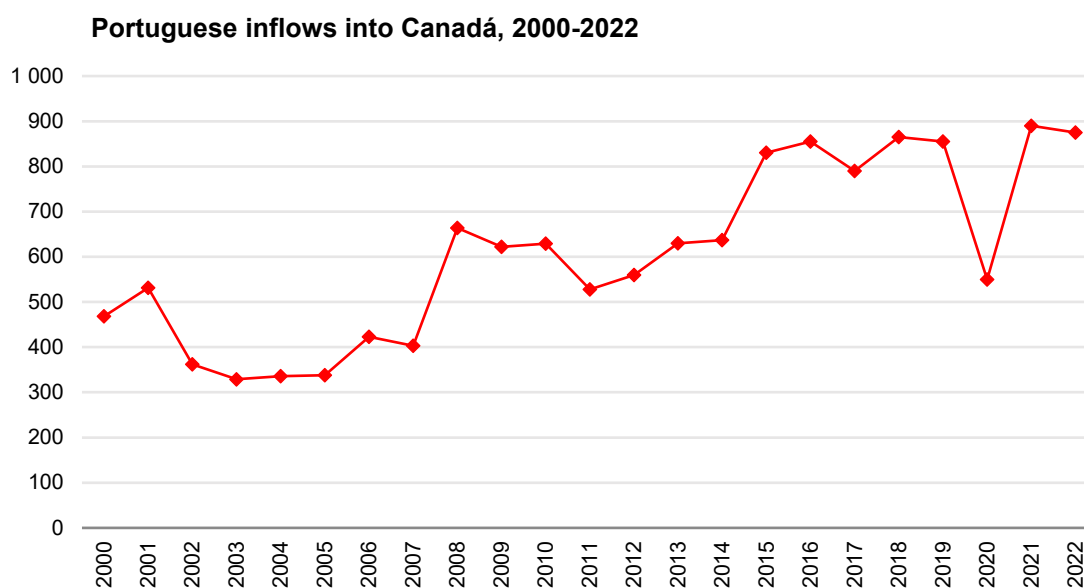

Portuguese emigration to Canada tends to stabilise in 2022

2023-07-11

There were 875 Portuguese who entered Canada in 2022, according to data from Citizenship and Immigration Canada. The official statistics department accounted for a total of 437,590 entries of foreigners in Canadian territory in that year, with the Portuguese accounting for 0.2% of this total. +

After a decrease in the number of Portuguese entering Canada in 2020 and having reached the highest number of entries since 2000 in 2021, there was a small decline in 2022 (-1.7%). This figure seems to signal a trend towards stabilisation of Portuguese entries into Canadian territory. During the period under review, the lowest value was recorded in 2003 (329 entries), while the highest was in 2021 (890 entries). Portuguese emigration to Canada continues to represent a very small fraction of both immigration in this country (0.2%) and total Portuguese emigration (less than 1%).