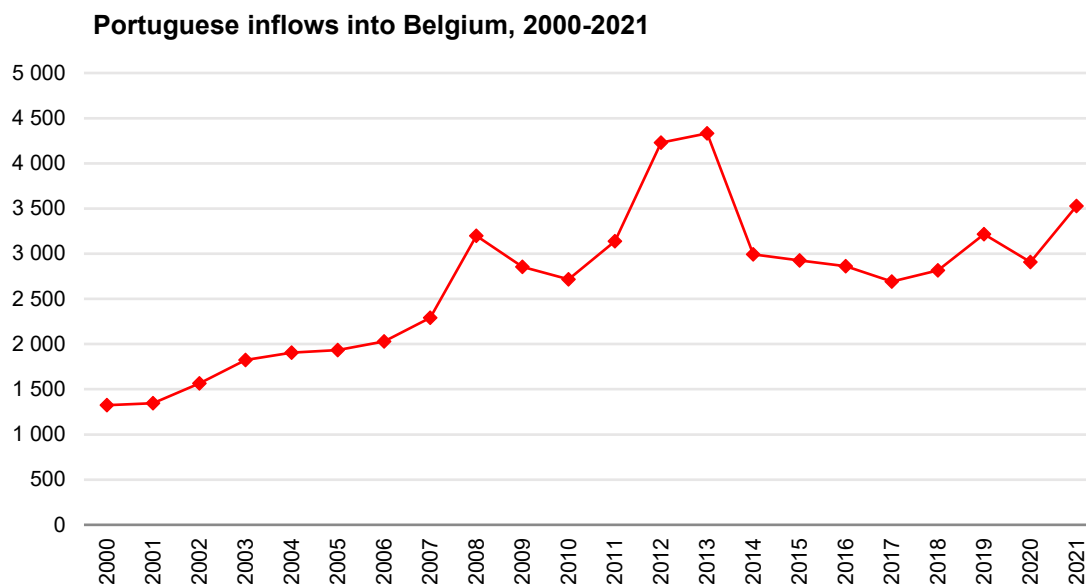

Portuguese inflows into Belgium are the highest since 2013

2023-10-31

According to OECD data, 3,529 Portuguese entered Belgium in 2021. That international organisation accounted for a total of 121,386 entries of foreigners into Belgian territory, with the Portuguese accounting for 2.9% of that total. +

After 2020 saw a decrease in the number of Portuguese entering Belgian territory, largely explained by the effects of the pandemic on restricting mobility, 2021 saw an increase, reaching the highest number of entries since 2013. Between 2000 and 2021, the number of Portuguese entering Belgian territory was lowest in 2000 (1,324 entries) and highest in 2013 (4,332 entries).