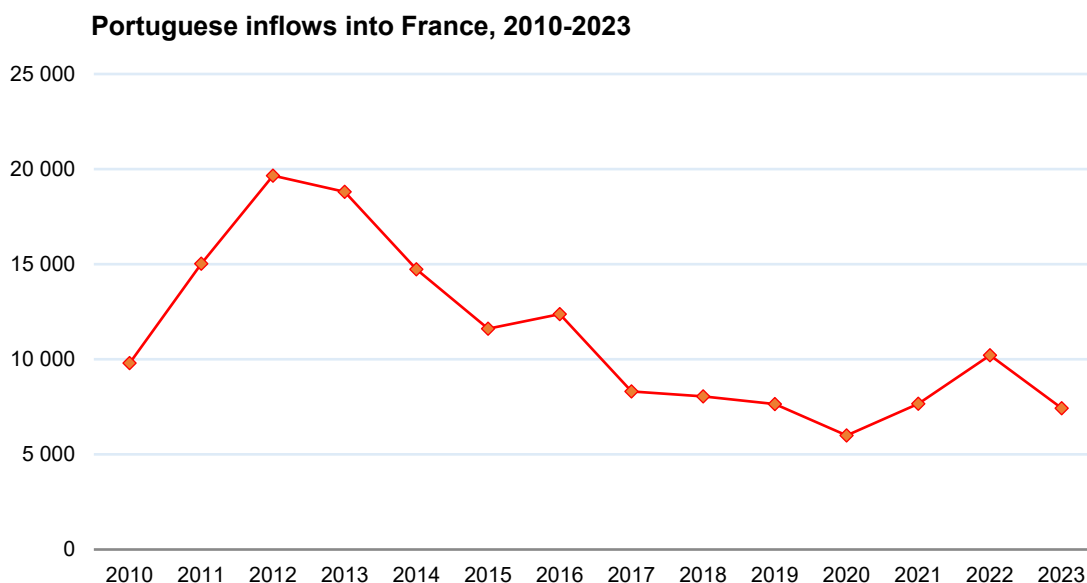

Sharp drop in Portuguese emigration to France in 2023

2025-04-01

There were 7,426 Portuguese people who entered France in 2023, according to Eurostat data. This European institution counted a total of 417,613 entries of foreigners in France, with the Portuguese representing 1.8% of this total. +

After the increase recorded in 2022, in 2023 Portuguese emigration to French territory fell again (-27.3%). It's worth noting that the drop in Portuguese emigrants is greater than the drop in total entries into the country (-3.1%), so the weight of the Portuguese in total entries decreased in 2023. Portuguese emigration to France recorded a maximum of 19,658 entries into French territory in 2012 and a minimum of 5,998 entries in 2020. In ten years, the weight of Portuguese entries in France went from 5.6% in 2013 to 1.8% in 2023.